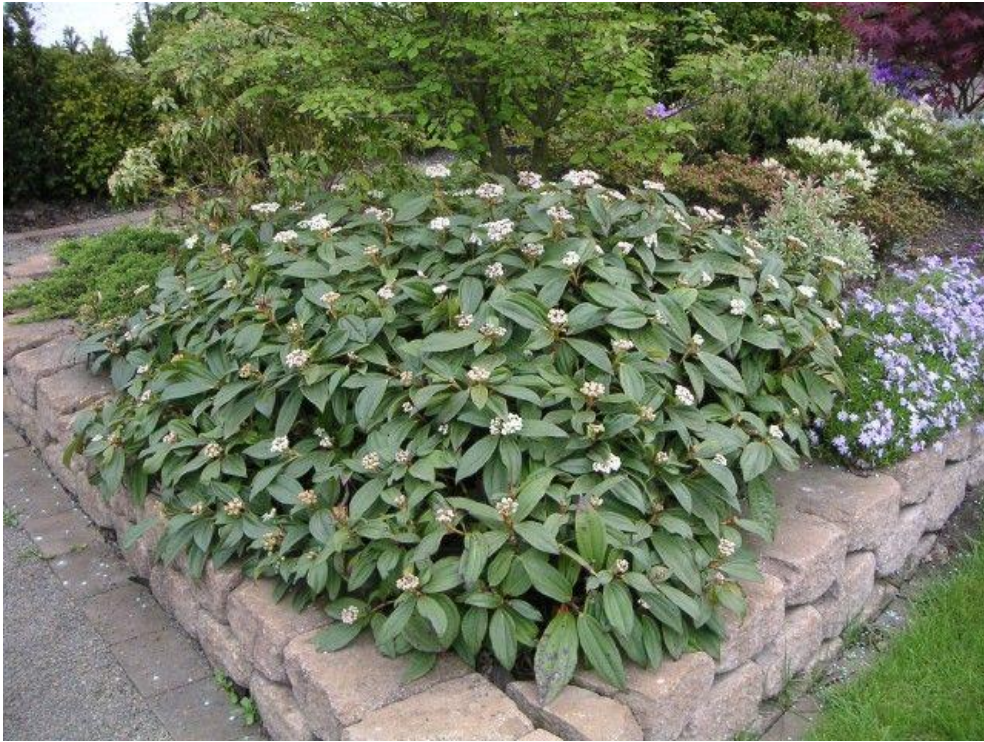

Spiraea japonica 'Little Princess'

Japanse spierstruik

Spiraea arguta

spierstruik

Taxus baccata

venijnboom

Taxus baccata

venijnboom

Viburnum davidii

sneeuwbal bodembedekker

Viburnum tinus

sneeuwbal wintergroen

Vaste planten

A photograph of a dense field of purple flowers with long, narrow green leaves. The flowers are arranged in tall, upright spikes. The background is a soft, out-of-focus green, suggesting a garden or field setting. The overall image has a slightly faded, ethereal quality.